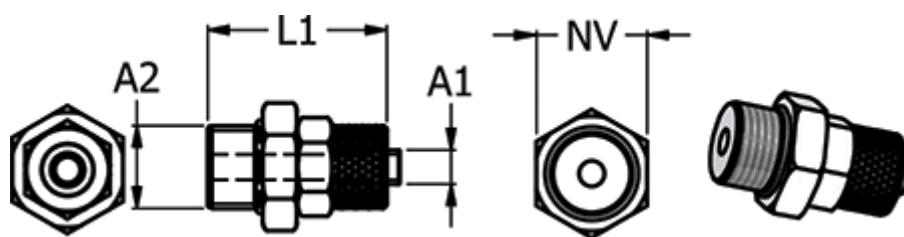

Article number: 586111188V

Description: Push-on fitting 11.1018-8, metal $\text{Ø}8/6$ -G 1/8"
Straight connector

Measures

Hose diameter A1	= 8/6
L1	= 25
NV	= 14
Thread A2	= G 1/8"